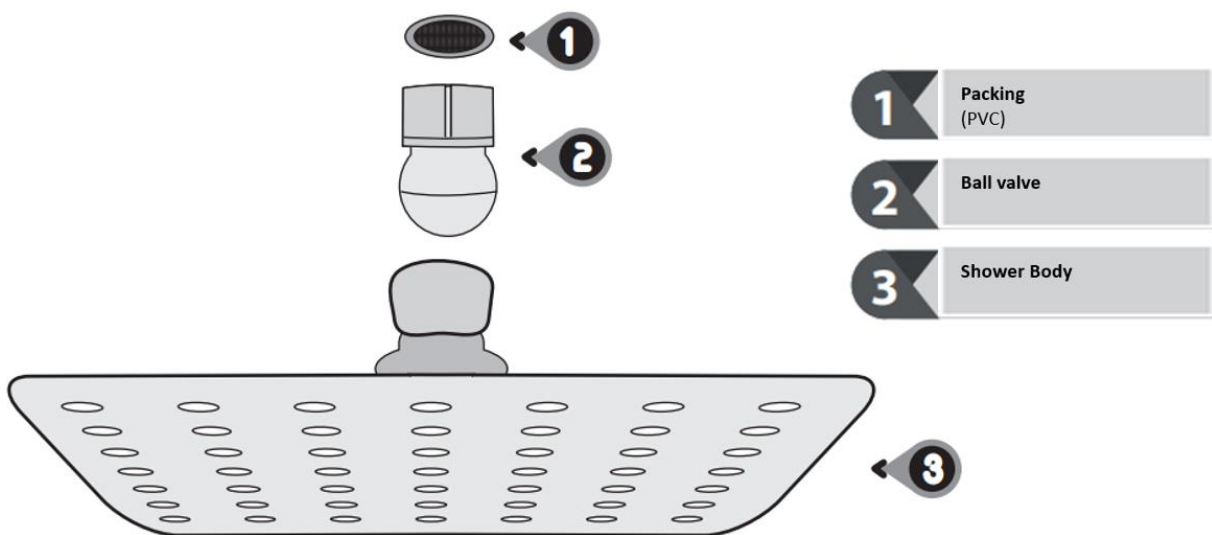

宁波陆易进出口有限公司

NINGBO LOUIE IMP. & EXP. CORP., LTD

NO.200 JINHE ROAD ZHENHAI ECONOMIC DEVELOPMENT ZONE, NINGBO 315221 CHINA
TEL: 0086-574-87915717 FAX:0086-574-87786749

PLASTIC LED SHOWER HEAD 200mm (LE-002)

PRODUCT	PLASTIC SHOWER HEAD
CODE	LE-002
MEASURE	200 mm

FEATURES

1. Round Wall shower
2. ABS Plastic Product
3. Rosca ½ NPT
4. Chrome-plated product
5. Led Light Dynamo

USES

1. Shower for home use
2. Use with hot and cold water

COMPONENTS

INSTALLATION MODE